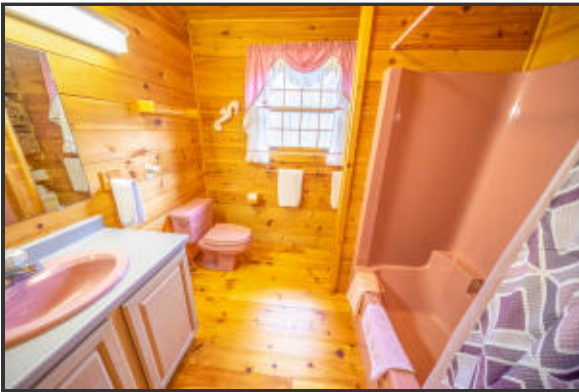

11 TH bath.2nd