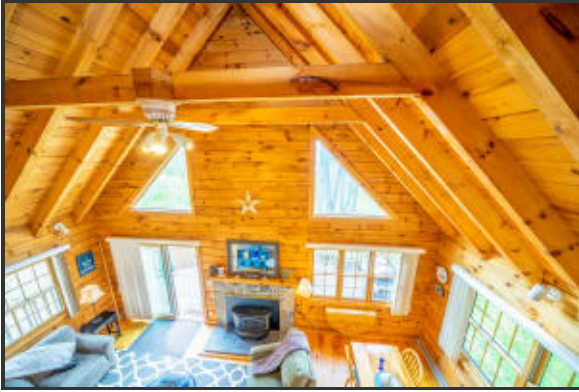

11 TH ceiling